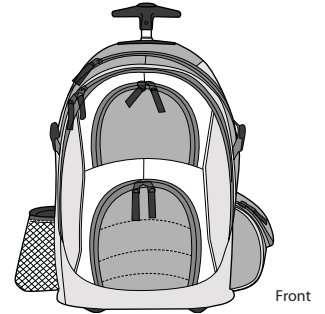

Wheeled Backpack

PORT AUTHORITY®

BG76

- * 600 denier * Ripstop accents * Works as backpack or a rolling bag
- * Side pockets * Mesh water bottle holder * 2 large front pockets
- * Padded Air Mesh back * Hidden flap covers wheels when used as a backpack
- * Durable inline skate wheels

Care Instructions:
Machine wash cold with like colors.
Do not bleach.
Tumble dry low.
Warm iron if necessary.

Finished Measurements in Inches

Approx. Dimensions	20 1/2" Length x 13" Height x 7 7/8" Width
Volume in Cubic Inches	2,097
Extended handle length	18.5"
Ideal Areas for Decoration	two front pockets